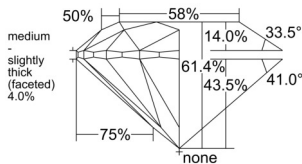

GIA®

FACSIMILE

GIA REPORT 6511035744

Verify this report at GIA.edu

GIA NATURAL DIAMOND DOSSIER®

December 20, 2024
GIA Report Number 6511035744
Shape and Cutting Style ..... Round Brilliant
Measurements ..... 5.25 - 5.28 x 3.23 mm

GRADING RESULTS

Carat Weight ..... 0.55 carat
Color Grade ..... E
Clarity Grade VS2
Cut Grade ..... Excellent

ADDITIONAL GRADING INFORMATION

Polish ..... Excellent
Symmetry ..... Excellent
Fluorescence ..... None
Clarity Characteristics ..... Crystal, Cloud
Inscription(s): GIA 6511035744

PROPORTIONS

Profile to actual proportions

GRADING SCALES

GIA COLOR SCALE	GIA CLARITY SCALE	GIA CUT SCALE	
D	FLAWLESS	EXCELLENT	
E	INTERNALLY FLAWLESS		
F		VVS₁	VERY GOOD
G	VVS₂		
H	VS₁	GOOD	
I	VS₂		
J	SI₁	FAIR	
K	SI₂		
L	I₁	POOR	
M			
N			
O	I₂		
P			
Q			
R	I₃		
S			
T			
U			
V			
W			
X			
Y			
Z