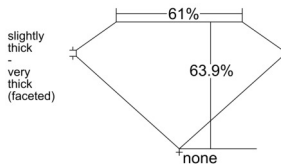

GIA®

FACSIMILE

GIA REPORT 6511042063

Verify this report at GIA.edu

GIA NATURAL DIAMOND DOSSIER®

December 23, 2024
GIA Report Number 6511042063
Shape and Cutting Style ..... Pear Brilliant
Measurements ..... 8.03 x 5.13 x 3.27 mm

GRADING RESULTS

Carat Weight ..... 0.81 carat
Color Grade ..... F
Clarity Grade VS1

ADDITIONAL GRADING INFORMATION

Polish ..... Excellent
Symmetry ..... Excellent
Fluorescence ..... None
Clarity Characteristics..... Cloud, Crystal, Needle, Pinpoint
Inscription(s): GIA 6511042063

PROPORTIONS

Profile not to actual proportions

GRADING SCALES

GIA COLOR SCALE		GIA CLARITY SCALE	
COLORLESS	D	VERY SLIGHTLY INCLUDED	FLAWLESS
	E		INTERNALLY FLAWLESS
	F		VS₁
	G		VS₂
	H		VS₁
	I		VS₂
	J		SI₁
	K		SI₂
	L		I₁
	M		I₂
NEAR COLORLESS	N	SLIGHTLY INCLUDED	I₃
	O		
	P		
	Q		
FAINT	R		
	S		
	T		
	U		
VERT LIGHT	V		
	W		
	X		
	Y		
LIGHT	Z