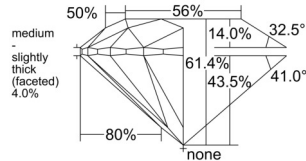

GIA®

FACSIMILE

GIA REPORT 6511043971

Verify this report at GIA.edu

GIA NATURAL DIAMOND DOSSIER®

December 24, 2024
GIA Report Number 6511043971
Shape and Cutting Style ..... Round Brilliant
Measurements ..... 4.41 - 4.43 x 2.72 mm

GRADING RESULTS

Carat Weight ..... 0.32 carat
Color Grade ..... H
Clarity Grade S11
Cut Grade ..... Excellent

ADDITIONAL GRADING INFORMATION

Polish ..... Excellent
Symmetry ..... Excellent
Fluorescence ..... None
Clarity Characteristics ..... Cloud
Inscription(s): GIA 6511043971

PROPORTIONS

Profile to actual proportions