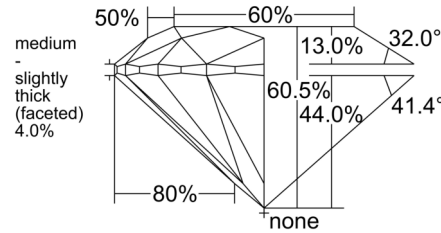

GIA NATURAL DIAMOND GRADING REPORT

December 24, 2024  
 GIA Report Number ..... 6511060547  
 Shape and Cutting Style ..... Round Brilliant  
 Measurements ..... 6.85 - 6.89 x 4.16 mm

GRADING RESULTS

Carat Weight ..... 1.20 carat  
 Color Grade ..... G  
 Clarity Grade ..... VS1  
 Cut Grade ..... Excellent

PROPORTIONS

Profile to actual proportions

CLARITY CHARACTERISTICS

KEY TO SYMBOLS\*

-  Feather
-  Needle
-  Pinpoint
-  Natural

\* Red symbols denote internal characteristics (inclusions). Green or black symbols denote external characteristics (blemishes). Diagram is an approximate representation of the diamond, and symbols shown indicate type, position, and approximate size of clarity characteristics. All clarity characteristics may not be shown. Details of finish are not shown.