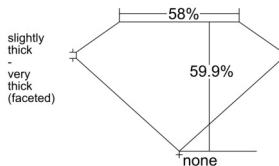

GIA®

FACSIMILE

GIA REPORT 6511071477

Verify this report at GIA.edu

GIA NATURAL DIAMOND DOSSIER®

December 25, 2024
GIA Report Number 6511071477
Shape and Cutting Style ..... Heart Brilliant
Measurements ..... 5.62 x 6.26 x 3.75 mm

GRADING RESULTS

Carat Weight ..... 0.80 carat
Color Grade ..... H
Clarity Grade VVS2

ADDITIONAL GRADING INFORMATION

Polish ..... Excellent
Symmetry ..... Excellent
Fluorescence ..... None
Clarity Characteristics ..... Pinpoint, Needle
Inscription(s): GIA 6511071477

PROPORTIONS

Profile not to actual proportions

GRADING SCALES

GIA COLOR SCALE		GIA CLARITY SCALE			
COLORLESS	D	VERY VERY SLIGHTLY INCLUDED	FLAWLESS		
	E		INTERNALLY FLAWLESS		
	F		VVS₁		
	NEAR COLORLESS	G	VERY SLIGHTLY INCLUDED	VVS₂	
		H		VS₁	
		FAINT	I	SLIGHTLY INCLUDED	VS₂
			J		SI₁
			K		SI₂
	LIGHT	L	INCLUDED	I₁	
		M		I₂	
N		I₃			
O					
P					
Q					
R