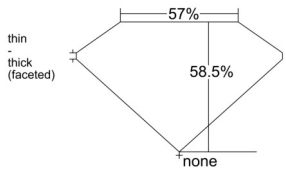

GIA®

FACSIMILE

GIA REPORT 6511072328

Verify this report at GIA.edu

GIA NATURAL DIAMOND DOSSIER®

December 25, 2024
GIA Report Number 6511072328
Shape and Cutting Style ..... Heart Brilliant
Measurements ..... 4.60 x 5.18 x 3.03 mm

GRADING RESULTS

Carat Weight ..... 0.40 carat
Color Grade ..... D
Clarity Grade SI1

ADDITIONAL GRADING INFORMATION

Polish ..... Excellent
Symmetry ..... Excellent
Fluorescence ..... None
Clarity Characteristics ..... Crystal
Inscription(s): GIA 6511072328

PROPORTIONS

Profile not to actual proportions

GRADING SCALES

GIA COLOR SCALE		GIA CLARITY SCALE				
COLORLESS	D	VERY VERY SLIGHTLY INCLUDED	FLAWLESS			
	E		INTERNALLY FLAWLESS			
	F		VVS₁			
	NEAR COLORLESS	G	VERY SLIGHTLY INCLUDED	VVS₂		
		H		VS₁		
		FAINT	I	SLIGHTLY INCLUDED	VS₂	
			J		SI₁	
			LIGHT	K	INCLUDED	SI₂
	L	I₁				
	M	I₂				
N	I₃					
O						
P						
Q						
R						
S						
T						
U						
V						
W						
X						
Y						
Z