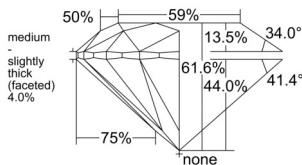

GIA®

FACSIMILE

GIA REPORT 6511072490

Verify this report at GIA.edu

GIA NATURAL DIAMOND DOSSIER®

December 26, 2024
GIA Report Number 6511072490
Shape and Cutting Style ..... Round Brilliant
Measurements ..... 5.08 - 5.10 x 3.14 mm

GRADING RESULTS

Carat Weight ..... 0.50 carat
Color Grade ..... E
Clarity Grade S11
Cut Grade ..... Excellent

ADDITIONAL GRADING INFORMATION

Polish ..... Excellent
Symmetry ..... Excellent
Fluorescence ..... None
Clarity Characteristics..... Crystal, Cloud, Needle, Feather
Inscription(s): GIA 6511072490

PROPORTIONS

Profile to actual proportions

GRADING SCALES

GIA COLOR SCALE	GIA CLARITY SCALE	GIA CUT SCALE	
D	FLAWLESS	EXCELLENT	
E	INTERNALLY FLAWLESS		
F		VVS₁	VERY GOOD
G	VVS₂		
H	VS₁	GOOD	
I	VS₂		
J	S1₁	FAIR	
K	S1₂		
L	I₁	POOR	
M	I₂		
N	I₃		
O			
P			
Q			
R			
S			
T			
U			
V			
W			
X			
Y			
Z