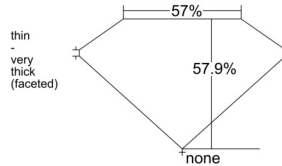

GIA®

FACSIMILE

GIA REPORT 6511076378

Verify this report at GIA.edu

GIA NATURAL DIAMOND DOSSIER®

December 26, 2024
GIA Report Number 6511076378
Shape and Cutting Style ..... Heart Brilliant
Measurements ..... 5.95 x 6.54 x 3.79 mm

GRADING RESULTS

Carat Weight ..... 0.87 carat
Color Grade ..... H
Clarity Grade SI1

ADDITIONAL GRADING INFORMATION

Polish ..... Excellent
Symmetry ..... Excellent
Fluorescence ..... None
Clarity Characteristics ..... Crystal, Feather
Inscription(s): GIA 6511076378

PROPORTIONS

Profile not to actual proportions

GRADING SCALES

GIA COLOR SCALE		GIA CLARITY SCALE			
COLORLESS	D	VERY VERY SLIGHTLY INCLUDED	FLAWLESS		
	E		INTERNALLY FLAWLESS		
	F	VERY SLIGHTLY INCLUDED	VVS₁		
	G		VVS₂		
	H		VS₁		
	NEAR COLORLESS	I	SLIGHTLY INCLUDED	VS₂	
		J		SI₁	
		FAINT	K	INCLUDED	SI₂
			L		I₁
			M		I₂
VERT LIGHT	N	INCLUDED	I₃		
	O				
	P				
	Q				
	R				
	S				
	T				
LIGHT	U				
	V				
	W				
	X				
Y					
Z