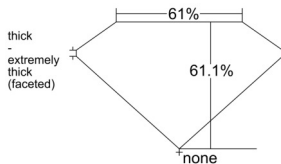

GIA®

FACSIMILE

GIA REPORT 6511077430

Verify this report at GIA.edu

GIA NATURAL DIAMOND DOSSIER®

December 26, 2024
GIA Report Number 6511077430
Shape and Cutting Style ..... Heart Brilliant
Measurements ..... 4.90 x 5.69 x 3.47 mm

GRADING RESULTS

Carat Weight ..... 0.60 carat
Color Grade ..... D
Clarity Grade S11

ADDITIONAL GRADING INFORMATION

Polish ..... Excellent
Symmetry ..... Very Good
Fluorescence ..... None
Clarity Characteristics ..... Crystal, Needle, Feather
Inscription(s): GIA 6511077430

PROPORTIONS

Profile not to actual proportions

GRADING SCALES

GIA COLOR SCALE		GIA CLARITY SCALE	
COLORLESS	D	VERY VERY SLIGHTLY INCLUDED	FLAWLESS
	E		INTERNALLY FLAWLESS
	F		VVS₁
	G		VVS₂
	H		VS₁
	I		VS₂
	J		S1₁
	K		S1₂
	L		I₁
	M		I₂
NEAR COLORLESS	N	SLIGHTLY INCLUDED	I₃
	O		
	P		
	Q		
FAINT	R		
	S		
	T		
	U		
VERT LIGHT	V		
	W		
	X		
	Y		
LIGHT	Z