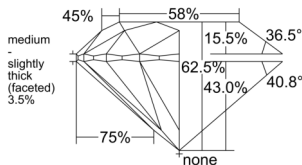

GIA®

FACSIMILE

GIA REPORT 6511097169

Verify this report at GIA.edu

GIA NATURAL DIAMOND DOSSIER®

December 30, 2024
GIA Report Number 6511097169
Shape and Cutting Style ..... Round Brilliant
Measurements ..... 5.20 - 5.23 x 3.26 mm

GRADING RESULTS

Carat Weight ..... 0.55 carat
Color Grade ..... D
Clarity Grade S11
Cut Grade ..... Excellent

ADDITIONAL GRADING INFORMATION

Polish ..... Excellent
Symmetry ..... Excellent
Fluorescence ..... Strong Blue
Clarity Characteristics ..... Crystal
Inscription(s): GIA 6511097169

PROPORTIONS

Profile to actual proportions

GRADING SCALES

GIA COLOR SCALE	GIA CLARITY SCALE	GIA CUT SCALE
COLORESS	FLAWLESS	EXCELLENT
D	INTERNALLY FLAWLESS	
E	VVS₁	VERY GOOD
F		
G	VS₁	GOOD
H		
I	SI₁	FAIR
J		
K	I₁	POOR
L		
M	I₂	
N	I₃	
O		
P		
Q		
R		
S		
T		
U		
V		
W		
X		
Y		
Z