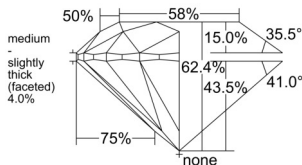

GIA®

FACSIMILE

GIA REPORT 6511097756

Verify this report at GIA.edu

GIA NATURAL DIAMOND DOSSIER®

December 30, 2024
GIA Report Number 6511097756
Shape and Cutting Style ..... Round Brilliant
Measurements ..... 6.12 - 6.15 x 3.83 mm

GRADING RESULTS

Carat Weight ..... 0.90 carat
Color Grade ..... K
Clarity Grade VS1
Cut Grade ..... Excellent

ADDITIONAL GRADING INFORMATION

Polish ..... Excellent
Symmetry ..... Excellent
Fluorescence ..... None
Clarity Characteristics..... Crystal, Feather, Cloud, Pinpoint
Inspection(s): GIA 6511097756

PROPORTIONS

Profile to actual proportions