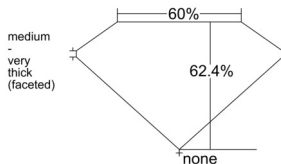

GIA®

FACSIMILE

GIA REPORT 6511107451

Verify this report at GIA.edu

GIA NATURAL DIAMOND DOSSIER®

January 01, 2025
GIA Report Number 6511107451
Shape and Cutting Style ..... Pear Brilliant
Measurements ..... 7.30 x 4.66 x 2.91 mm

GRADING RESULTS

Carat Weight ..... 0.60 carat
Color Grade ..... F
Clarity Grade VS2

ADDITIONAL GRADING INFORMATION

Polish ..... Excellent
Symmetry ..... Excellent
Fluorescence ..... None
Clarity Characteristics ..... Cloud, Crystal
Inscription(s): GIA 6511107451

PROPORTIONS

Profile not to actual proportions

GRADING SCALES

GIA COLOR SCALE		GIA CLARITY SCALE			
COLORLESS	D	VERY VERY SLIGHTLY INCLUDED	FLAWLESS		
	E		INTERNALLY FLAWLESS		
	F	VERY SLIGHTLY INCLUDED	VS₁		
	G		VS₂		
	H		VS₁		
	NEAR COLORLESS	I	SLIGHTLY INCLUDED	VS₂	
		J		SI₁	
		FAINT	K	INCLUDED	SI₂
			L		I₁
			M		I₂
VERT LIGHT	N	LIGHT	I₃		
	O				
	P				
	Q				
	R				
	S				
	T