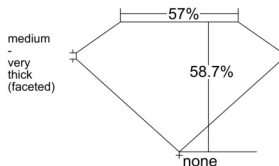

GIA®

FACSIMILE

GIA REPORT 6511118276

Verify this report at GIA.edu

GIA NATURAL DIAMOND DOSSIER®

January 02, 2025
GIA Report Number 6511118276
Shape and Cutting Style ..... Heart Brilliant
Measurements ..... 4.51 x 5.09 x 2.99 mm

GRADING RESULTS

Carat Weight ..... 0.40 carat
Color Grade ..... F
Clarity Grade VS2

ADDITIONAL GRADING INFORMATION

Polish ..... Excellent
Symmetry ..... Excellent
Fluorescence ..... None
Clarity Characteristics ..... Cloud, Feather, Cavity
Inscription(s): GIA 6511118276

PROPORTIONS

Profile not to actual proportions

GRADING SCALES

GIA COLOR SCALE		GIA CLARITY SCALE			
COLORLESS	D	VERY VERY SLIGHTLY INCLUDED	FLAWLESS		
	E		INTERNALLY FLAWLESS		
	F	VERY SLIGHTLY INCLUDED	VVS₁		
	G		VVS₂		
	H		VS₁		
	NEAR COLORLESS	I	SLIGHTLY INCLUDED	VS₂	
		J		SI₁	
		FAINT	K	INCLUDED	SI₂
			L		I₁
			M		I₂
VERT LIGHT	N	LIGHT	I₃		
	O				
	P				
	Q				
	R