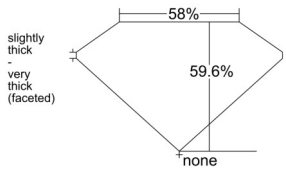

GIA®

FACSIMILE

GIA REPORT 6511121087

Verify this report at GIA.edu

GIA NATURAL DIAMOND DOSSIER®

January 02, 2025
GIA Report Number 6511121087
Shape and Cutting Style ..... Heart Brilliant
Measurements ..... 5.63 x 6.34 x 3.78 mm

GRADING RESULTS

Carat Weight ..... 0.82 carat
Color Grade ..... G
Clarity Grade VS2

ADDITIONAL GRADING INFORMATION

Polish ..... Excellent
Symmetry ..... Excellent
Fluorescence ..... None
Clarity Characteristics ..... Cloud, Crystal, Feather
Inscription(s): GIA 6511121087

PROPORTIONS

Profile not to actual proportions

GRADING SCALES

GIA COLOR SCALE		GIA CLARITY SCALE			
COLORLESS	D	VERY VERY SLIGHTLY INCLUDED	FLAWLESS		
	E		INTERNALLY FLAWLESS		
	F	VERY SLIGHTLY INCLUDED	VVS₁		
	G		VVS₂		
	H		VS₁		
	NEAR COLORLESS	I	SLIGHTLY INCLUDED	VS₂	
		J		SI₁	
		FAINT	K	INCLUDED	SI₂
			L		I₁
			M		I₂
VERT LIGHT	N	LIGHT	I₃		
	O				
	P				
	Q				
	R