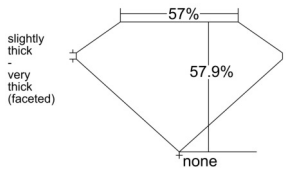

GIA®

FACSIMILE

GIA REPORT 6511121198

Verify this report at GIA.edu

GIA NATURAL DIAMOND DOSSIER®

January 03, 2025
GIA Report Number 6511121198
Shape and Cutting Style ..... Heart Brilliant
Measurements ..... 4.74 x 5.38 x 3.11 mm

GRADING RESULTS

Carat Weight ..... 0.47 carat
Color Grade ..... G
Clarity Grade S11

ADDITIONAL GRADING INFORMATION

Polish ..... Excellent
Symmetry ..... Very Good
Fluorescence ..... None
Clarity Characteristics..... Feather, Crystal, Cloud
Inscription(s): GIA 6511121198

PROPORTIONS

Profile not to actual proportions

GRADING SCALES

GIA COLOR SCALE		GIA CLARITY SCALE			
COLORLESS	D	VERY VERY SLIGHTLY INCLUDED	FLAWLESS		
	E		INTERNALLY FLAWLESS		
	F	VERY SLIGHTLY INCLUDED	VVS₁		
	G		VVS₂		
	H		VS₁		
	NEAR COLORLESS	I	SLIGHTLY INCLUDED	VS₂	
		J		S1₁	
		FAINT	K	INCLUDED	S1₂
			L		I₁
			M		I₂
VERT LIGHT	N	LIGHT	I₃		
	O				
	P				
	Q				
	R