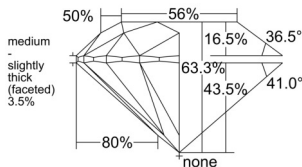

GIA®

FACSIMILE

GIA REPORT 6511124701

Verify this report at GIA.edu

GIA NATURAL DIAMOND DOSSIER®

January 02, 2025
GIA Report Number 6511124701
Shape and Cutting Style ..... Round Brilliant
Measurements ..... 5.32 - 5.36 x 3.38 mm

GRADING RESULTS

Carat Weight ..... 0.60 carat
Color Grade ..... H
Clarity Grade VS2
Cut Grade ..... Excellent

ADDITIONAL GRADING INFORMATION

Polish ..... Excellent
Symmetry ..... Excellent
Fluorescence ..... None
Clarity Characteristics ..... Crystal, Cloud
Inscription(s): GIA 6511124701

PROPORTIONS

GRADING SCALES

GIA COLOR SCALE	GIA CLARITY SCALE	GIA CUT SCALE	
D	FLAWLESS	EXCELLENT	
E	INTERNALLY FLAWLESS		
F		VVS₁	VERY GOOD
G	VVS₂		
H	VS₁	GOOD	
I	VS₂		
J	SI₁	FAIR	
K	SI₂		
L	I₁	POOR	
M			
N			
O	I₂		
P			
Q			
R	I₃		
S			
T			
U			
V			
W			
X			
Y			
Z