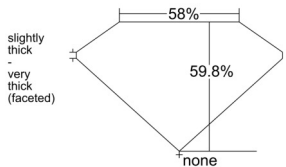

GIA®

FACSIMILE

GIA REPORT 6511128374

Verify this report at GIA.edu

GIA NATURAL DIAMOND DOSSIER®

January 03, 2025
GIA Report Number 6511128374
Shape and Cutting Style ..... Heart Brilliant
Measurements ..... 5.44 x 6.39 x 3.82 mm

GRADING RESULTS

Carat Weight ..... 0.79 carat
Color Grade I
Clarity Grade VS2

ADDITIONAL GRADING INFORMATION

Polish ..... Excellent
Symmetry ..... Excellent
Fluorescence ..... None
Clarity Characteristics ..... Feather
Inscription(s): GIA 6511128374

PROPORTIONS

Profile not to actual proportions

GRADING SCALES

GIA COLOR SCALE		GIA CLARITY SCALE			
COLORLESS	D	VERY VERY SLIGHTLY INCLUDED	FLAWLESS		
	E		INTERNALLY FLAWLESS		
	F	VERY SLIGHTLY INCLUDED	VVS₁		
	G		VVS₂		
	H		VS₁		
	NEAR COLORLESS	I	SLIGHTLY INCLUDED	VS₂	
		J		SI₁	
		FAINT	K	INCLUDED	SI₂
			L		I₁
			M		I₂
VERT LIGHT	N	LIGHT	I₃		
	O				
	P				
	Q				
	R