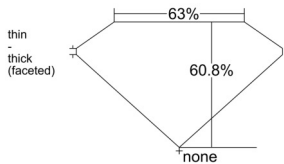

GIA®

FACSIMILE

GIA REPORT 6511131342

Verify this report at GIA.edu

GIA NATURAL DIAMOND DOSSIER®

January 22, 2025
GIA Report Number 6511131342
Shape and Cutting Style ..... Pear Brilliant
Measurements ..... 6.19 x 3.75 x 2.28 mm

GRADING RESULTS

Carat Weight ..... 0.31 carat
Color Grade ..... D
Clarity Grade ..... Internally Flawless

ADDITIONAL GRADING INFORMATION

Polish ..... Excellent
Symmetry ..... Very Good
Fluorescence ..... None
Clarity Characteristics ..... Minor Details of Polish
Inscription(s): GIA 6511131342

PROPORTIONS

Profile not to actual proportions

GRADING SCALES

GIA COLOR SCALE		GIA CLARITY SCALE	
COLORLESS	D	VERY VERY SLIGHTLY INCLUDED	FLAWLESS
	E		INTERNALLY FLAWLESS
	F		VVS₁
	G		VVS₂
	H		VS₁
	I		VS₂
	J		SI₁
	K		SI₂
	L		I₁
	M		I₂
NEAR COLORLESS	N	SLIGHTLY INCLUDED	I₃
	O		
	P		
	Q		
FAINT	R		
	S		
	T		
	U		
VERT LIGHT	V		
	W		
	X		
	Y		
LIGHT	Z