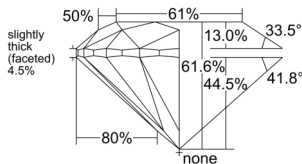

GIA®

FACSIMILE

GIA NATURAL DIAMOND DOSSIER®

January 07, 2025
GIA Report Number 6511139945
Shape and Cutting Style ..... Round Brilliant
Measurements ..... 4.45 - 4.48 x 2.75 mm

GRADING RESULTS

Carat Weight ..... 0.34 carat
Color Grade ..... F
Clarity Grade VVS1
Cut Grade ..... Excellent

ADDITIONAL GRADING INFORMATION

Polish ..... Excellent
Symmetry ..... Excellent
Fluorescence ..... Faint
Clarity Characteristics ..... Cloud, Pinpoint, Feather
Inscription(s): GIA 6511139945

GIA REPORT 6511139945

Verify this report at GIA.edu

PROPORTIONS

Profile to actual proportions