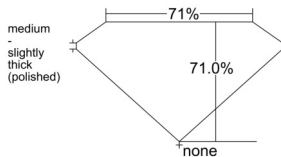

GIA®

FACSIMILE

GIA REPORT 6511142290

Verify this report at GIA.edu

GIA NATURAL DIAMOND DOSSIER®

January 07, 2025
GIA Report Number 6511142290
Shape and Cutting Style ..... **Square Modified Brilliant**
Measurements ..... 4.77 x 4.68 x 3.32 mm

GRADING RESULTS

Carat Weight ..... 0.61 carat
Color Grade ..... E
Clarity Grade VS1

ADDITIONAL GRADING INFORMATION

Polish ..... Excellent
Symmetry ..... Very Good
Fluorescence ..... None
Clarity Characteristics..... **Feather, Pinpoint, Internal Graining**
Inscription(s): GIA 6511142290

PROPORTIONS

Profile not to actual proportions

GRADING SCALES

GIA COLOR SCALE		GIA CLARITY SCALE	
COLORLESS	D	VERY VERY SLIGHTLY INCLUDED	FLAWLESS
	E		INTERNALLY FLAWLESS
	F		VS₁
	G		VS₂
	H		VS₁
	I		VS₂
	J		SI₁
	K		SI₂
	L		I₁
	M		I₂
NEAR COLORLESS	N	SLIGHTLY INCLUDED	I₃
	O		
	P		
	Q		
FAINT	R	INCLUDED	
	S		
	T		
	U		
VERY LIGHT	V		
	W		
	X		
	Y		
LIGHT	Z