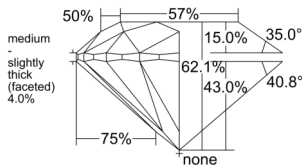

GIA®

FACSIMILE

GIA REPORT 6511147413

Verify this report at GIA.edu

GIA NATURAL DIAMOND DOSSIER®

January 07, 2025
GIA Report Number 6511147413
Shape and Cutting Style ..... Round Brilliant
Measurements ..... 5.10 - 5.12 x 3.18 mm

GRADING RESULTS

Carat Weight ..... 0.51 carat
Color Grade ..... H
Clarity Grade S11
Cut Grade ..... Excellent

ADDITIONAL GRADING INFORMATION

Polish ..... Excellent
Symmetry ..... Excellent
Fluorescence ..... None
Clarity Characteristics ..... Crystal, Cloud, Feather
Inscription(s): GIA 6511147413

PROPORTIONS

GRADING SCALES

GIA COLOR SCALE

COLOURESS	D
	E
	F
	G
	H
	I
	J
NEAR COLOURESS	K
	L
FAIN	M
	N
	O
	P
VERY LIGHT	Q
	R
	S
	T
	U
	V
	W
	X
	Y
LIGHT	Z

GIA CLARITY SCALE

VERY VERY SLIGHTLY INCLUDED	FLAWLESS
	INTERNALLY FLAWLESS
VERY SLIGHTLY INCLUDED	VVS₁
	VVS₂
SLIGHTLY INCLUDED	VS₁
	VS₂
INCLUDED	S1₁
	S1₂
	I₁
	I₂
	I₃

GIA CUT SCALE

EXCELLENT
VERY GOOD
GOOD
FAIR
POOR