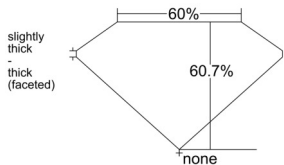

GIA®

FACSIMILE

GIA REPORT 6511147591

Verify this report at GIA.edu

GIA NATURAL DIAMOND DOSSIER®

January 07, 2025
GIA Report Number 6511147591
Shape and Cutting Style ..... Pear Brilliant
Measurements ..... 7.15 x 4.43 x 2.69 mm

GRADING RESULTS

Carat Weight ..... 0.51 carat
Color Grade ..... E
Clarity Grade VS2

ADDITIONAL GRADING INFORMATION

Polish ..... Excellent
Symmetry ..... Very Good
Fluorescence ..... Faint
Clarity Characteristics..... Crystal, Feather
Inscription(s): GIA 6511147591

PROPORTIONS

Profile not to actual proportions

GRADING SCALES

GIA COLOR SCALE		GIA CLARITY SCALE	
COLORLESS	D	VERY VERY SLIGHTLY INCLUDED	FLAWLESS
	E		INTERNALLY FLAWLESS
	F		VVS₁
	G		VVS₂
	H		VS₁
	I		VS₂
	J		SI₁
	K		SI₂
	L		I₁
	M		I₂
NEAR COLORLESS	N	SLIGHTLY INCLUDED	I₃
	O		
	P		
	Q		
FAINT	R		
	S		
	T		
	U		
VERT LIGHT	V		
	W		
	X		
	Y		
LIGHT	Z