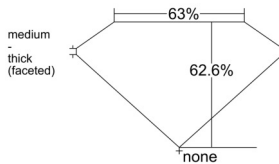

GIA®

FACSIMILE

GIA REPORT 6511148226

Verify this report at GIA.edu

GIA NATURAL DIAMOND DOSSIER®

January 07, 2025
GIA Report Number 6511148226
Shape and Cutting Style ..... Oval Brilliant
Measurements ..... 5.24 x 3.89 x 2.44 mm

GRADING RESULTS

Carat Weight ..... 0.30 carat
Color Grade ..... D
Clarity Grade ..... Flawless

ADDITIONAL GRADING INFORMATION

Polish ..... Excellent
Symmetry ..... Excellent
Fluorescence ..... Medium Blue
Clarity Characteristics ..... None
Inscription(s): GIA 6511148226

PROPORTIONS

Profile not to actual proportions

GRADING SCALES

GIA COLOR SCALE		GIA CLARITY SCALE			
COLORLESS	D	VERY VERY SLIGHTLY INCLUDED	FLAWLESS		
	E		INTERNALLY FLAWLESS		
	F		VVS₁		
	NEAR COLORLESS	G	VERY SLIGHTLY INCLUDED	VVS₂	
		H		VS₁	
		FANT	I	SLIGHTLY INCLUDED	VS₂
			J		SI₁
	LIGHT	K	INCLUDED	SI₂	
		L		I₁	
		M	NOT GRADED	I₂	
N		I₃			
O					
P					
Q					
R					
S					
T					
U					
V					
W					
X					
Y					
Z