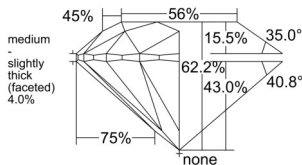

GIA®

FACSIMILE

GIA REPORT 6511152740

Verify this report at GIA.edu

GIA NATURAL DIAMOND DOSSIER®

January 07, 2025
GIA Report Number 6511152740
Shape and Cutting Style ..... Round Brilliant
Measurements ..... 4.01 - 4.04 x 2.50 mm

GRADING RESULTS

Carat Weight ..... 0.25 carat
Color Grade ..... E
Clarity Grade VS2
Cut Grade ..... Excellent

ADDITIONAL GRADING INFORMATION

Polish ..... Excellent
Symmetry ..... Excellent
Fluorescence ..... None
Clarity Characteristics ..... Cloud, Feather
Inscription(s): GIA 6511152740

PROPORTIONS

Profile to actual proportions