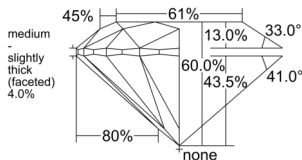

GIA®

FACSIMILE

GIA REPORT 6511155655

Verify this report at GIA.edu

GIA NATURAL DIAMOND DOSSIER®

January 07, 2025
GIA Report Number 6511155655
Shape and Cutting Style ..... Round Brilliant
Measurements ..... 5.25 - 5.28 x 3.16 mm

GRADING RESULTS

Carat Weight ..... 0.53 carat
Color Grade ..... H
Clarity Grade S11
Cut Grade ..... Excellent

ADDITIONAL GRADING INFORMATION

Polish ..... Excellent
Symmetry ..... Excellent
Fluorescence ..... None
Clarity Characteristics ..... Cloud, Crystal
Inscription(s): GIA 6511155655

PROPORTIONS

Profile to actual proportions

GRADING SCALES

GIA COLOR SCALE	GIA CLARITY SCALE	GIA CUT SCALE
COLOURESS	FLAWLESS	EXCELLENT
D	INTERNALLY FLAWLESS	
E	VVS₁	VERY GOOD
F		
G	VS₁	GOOD
H		
I	SI₁	FAIR
J		
K	I₁	POOR
L		
M	I₂	
N		
O	I₃	
P		
Q		
R		
S		
T		
U		
V		
W		
X		
Y		
Z