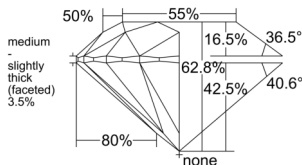

GIA®

FACSIMILE

GIA REPORT 6511163508

Verify this report at GIA.edu

GIA NATURAL DIAMOND DOSSIER®

January 08, 2025
GIA Report Number 6511163508
Shape and Cutting Style ..... Round Brilliant
Measurements ..... 4.86 - 4.90 x 3.07 mm

GRADING RESULTS

Carat Weight ..... 0.45 carat
Color Grade ..... D
Clarity Grade VS1
Cut Grade ..... Excellent

ADDITIONAL GRADING INFORMATION

Polish ..... Excellent
Symmetry ..... Excellent
Fluorescence ..... Medium Blue
Clarity Characteristics ..... Cloud
Inscription(s): GIA 6511163508

PROPORTIONS

GRADING SCALES

GIA COLOR SCALE

COLOREDNESS	D
	E
	F
	G
	H
	I
	J
NEAR COLORLESS	K
	L
FAIN	M
	N
	O
	P
VERY LIGHT	Q
	R
	S
	T
	U
	V
	W
	X
	Y
LIGHT	Z

GIA CLARITY SCALE

FLAWLESS	INTERNAL FLAWLESS	
		EXCELLENT
VERY VERY SLIGHTLY INCLUDED	VVS₁	
	VVS₂	
VERY SLIGHTLY INCLUDED	VS₁	
	VS₂	
SLIGHTLY INCLUDED	SI₁	
	SI₂	
INCLUDED	I₁	
	I₂	
	I₃	
POOR		

GIA CUT SCALE

EXCELLENT
VERY GOOD
GOOD
FAIR
POOR