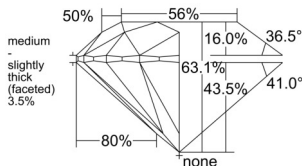

GIA®

FACSIMILE

GIA REPORT 6511163538

Verify this report at GIA.edu

GIA NATURAL DIAMOND DOSSIER®

January 08, 2025
GIA Report Number 6511163538
Shape and Cutting Style ..... Round Brilliant
Measurements ..... 5.16 - 5.20 x 3.27 mm

GRADING RESULTS

Carat Weight ..... 0.54 carat
Color Grade ..... H
Clarity Grade VS1
Cut Grade ..... Excellent

ADDITIONAL GRADING INFORMATION

Polish ..... Excellent
Symmetry ..... Excellent
Fluorescence ..... Strong Blue
Clarity Characteristics ..... Cloud, Pinpoint
Inscription(s): GIA 6511163538

PROPORTIONS

GRADING SCALES

GIA COLOR SCALE

COLORLESS	D
	E
	F
	G
	H
	I
	J
NEAR COLORLESS	K
	L
	M
FANT	N
	O
	P
	Q
	R
	S
	T
	U
	V
	W
	X
	Y
LIGHT	Z

GIA CLARITY SCALE

FLAWLESS	INTERNAL FLAWLESS	
		FLAWLESS
VERY VERY SLIGHTLY INCLUDED	VVS₁	
	VVS₂	
VERY SLIGHTLY INCLUDED	VS₁	
	VS₂	
SLIGHTLY INCLUDED	SI₁	
	SI₂	
INCLUDED	I₁	
	I₂	
	I₃	

GIA CUT SCALE

EXCELLENT
VERY GOOD
GOOD
FAIR
POOR