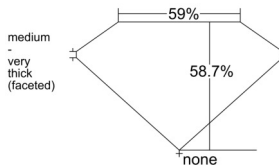

GIA®

FACSIMILE

GIA REPORT 6511166721

Verify this report at GIA.edu

GIA NATURAL DIAMOND DOSSIER®

January 08, 2025
GIA Report Number 6511166721
Shape and Cutting Style ..... Heart Brilliant
Measurements ..... 4.98 x 5.85 x 3.43 mm

GRADING RESULTS

Carat Weight ..... 0.60 carat
Color Grade ..... G
Clarity Grade VVS2

ADDITIONAL GRADING INFORMATION

Polish ..... Excellent
Symmetry ..... Excellent
Fluorescence ..... None
Clarity Characteristics..... Cloud, Pinpoint, Feather, Needle
Inspection(s): GIA 6511166721

PROPORTIONS

Profile not to actual proportions

GRADING SCALES

GIA COLOR SCALE		GIA CLARITY SCALE			
COLORLESS	D	VERY VERY SLIGHTLY INCLUDED	FLAWLESS		
	E		INTERNALLY FLAWLESS		
	F	VERY SLIGHTLY INCLUDED	VVS₁		
	G		VVS₂		
	H		VS₁		
	NEAR COLORLESS	I	SLIGHTLY INCLUDED	VS₂	
		J		SI₁	
		FAINT	K	INCLUDED	SI₂
			L		I₁
			M		I₂
VERT LIGHT	N	INCLUDED	I₃		
	O				
	P				
	Q				
	R				
LIGHT	S				
	T				
	U				
	V				
	Z