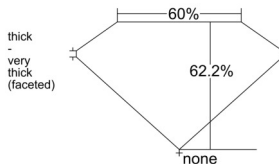

GIA®

FACSIMILE

GIA REPORT 6511167980

Verify this report at GIA.edu

GIA NATURAL DIAMOND DOSSIER®

January 09, 2025
GIA Report Number 6511167980
Shape and Cutting Style ..... Pear Brilliant
Measurements ..... 6.19 x 3.66 x 2.28 mm

GRADING RESULTS

Carat Weight ..... 0.31 carat
Color Grade ..... E
Clarity Grade VS1

ADDITIONAL GRADING INFORMATION

Polish ..... Excellent
Symmetry ..... Very Good
Fluorescence ..... None
Clarity Characteristics ..... Crystal, Pinpoint
Inscription(s): GIA 6511167980

PROPORTIONS

Profile not to actual proportions

GRADING SCALES

GIA COLOR SCALE		GIA CLARITY SCALE			
COLORLESS	D	VERY VERY SLIGHTLY INCLUDED	FLAWLESS		
	E		INTERNALLY FLAWLESS		
	F	VERY SLIGHTLY INCLUDED	VS₁		
	G		VS₂		
	H		VS₁		
	NEAR COLORLESS	I	SLIGHTLY INCLUDED	VS₂	
		J		SI₁	
		FAINT	K	INCLUDED	SI₂
			L		I₁
			M		I₂
VERT LIGHT	N	LIGHT	I₃		
	O				
	P				
	Q				
	R				
	S				
	T