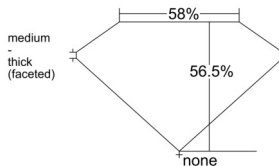

GIA®

FACSIMILE

GIA REPORT 6511171680

Verify this report at GIA.edu

GIA NATURAL DIAMOND DOSSIER®

January 09, 2025
GIA Report Number 6511171680
Shape and Cutting Style ..... Heart Brilliant
Measurements ..... 4.56 x 5.14 x 2.91 mm

GRADING RESULTS

Carat Weight ..... 0.40 carat
Color Grade ..... H
Clarity Grade VVS2

ADDITIONAL GRADING INFORMATION

Polish ..... Excellent
Symmetry ..... Excellent
Fluorescence ..... None
Clarity Characteristics ..... Feather, Pinpoint, Cloud
Inspection(s): GIA 6511171680

PROPORTIONS

Profile not to actual proportions

GRADING SCALES

GIA COLOR SCALE		GIA CLARITY SCALE	
COLORLESS	D	VERY VERY SLIGHTLY INCLUDED	FLAWLESS
	E		INTERNALLY FLAWLESS
	F		VVS₁
	G		VVS₂
	H		VS₁
	I		VS₂
	J		SI₁
	K		SI₂
	L		I₁
	M		I₂
NEAR COLORLESS	N	SLIGHTLY INCLUDED	I₃
	O		
	P		
	Q		
FAINT	R		
	S		
	T		
	U		
VERT LIGHT	V		
	W		
	X		
	Y		
LIGHT	Z