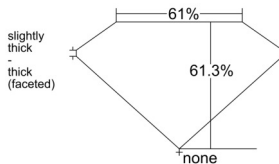

GIA®

FACSIMILE

GIA REPORT 6511173611

Verify this report at GIA.edu

GIA NATURAL DIAMOND DOSSIER®

January 09, 2025
GIA Report Number 6511173611
Shape and Cutting Style ..... Pear Brilliant
Measurements ..... 6.47 x 4.13 x 2.53 mm

GRADING RESULTS

Carat Weight ..... 0.41 carat
Color Grade ..... D
Clarity Grade VS1

ADDITIONAL GRADING INFORMATION

Polish ..... Excellent
Symmetry ..... Very Good
Fluorescence ..... None
Clarity Characteristics ..... Crystal, Needle
Inscription(s): GIA 6511173611

PROPORTIONS

Profile not to actual proportions

GRADING SCALES

GIA COLOR SCALE		GIA CLARITY SCALE			
COLORLESS	D	VERY VERY SLIGHTLY INCLUDED	FLAWLESS		
	E		INTERNALLY FLAWLESS		
	F	VERY SLIGHTLY INCLUDED	VS₁		
	G		VS₂		
	H		VS₁		
	NEAR COLORLESS	I	SLIGHTLY INCLUDED	SI₁	
		J		SI₂	
		FAINT	K	INCLUDED	I₁
			L		I₂
			M		I₃
VERT LIGHT	N		NOT GRADED		
	O				
	P				
	Q				
	R				
LIGHT	S				
	T				
	U				
	V				
	Z