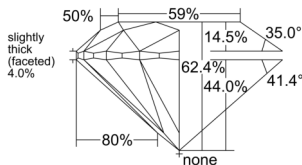

GIA®

FACSIMILE

GIA REPORT 6511176567

Verify this report at GIA.edu

GIA NATURAL DIAMOND DOSSIER®

January 13, 2025
GIA Report Number 6511176567
Shape and Cutting Style ..... Round Brilliant
Measurements ..... 5.28 - 5.30 x 3.30 mm

GRADING RESULTS

Carat Weight ..... 0.57 carat
Color Grade ..... D
Clarity Grade VVS1
Cut Grade ..... Excellent

ADDITIONAL GRADING INFORMATION

Polish ..... Excellent
Symmetry ..... Excellent
Fluorescence ..... Strong Blue
Clarity Characteristics ..... Pinpoint
Inscription(s): GIA 6511176567

PROPORTIONS

Profile to actual proportions