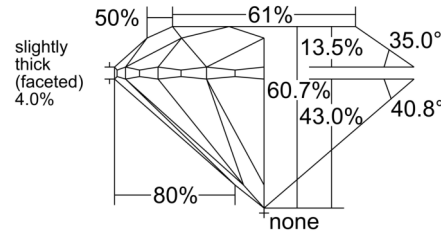

GIA REPORT
6511179946

Verify this report at GIA.edu

FACSIMILE

This is a digital representation of the original GIA Report. This representation might not be accepted in lieu of the original GIA Report in certain circumstances. The original GIA Report includes certain security features which are not reproducible on this facsimile.

GIA NATURAL DIAMOND GRADING REPORT

January 14, 2025
GIA Report Number 6511179946
Shape and Cutting Style ..... Round Brilliant
Measurements ..... 6.78 - 6.84 x 4.14 mm

GRADING RESULTS

Carat Weight ..... 1.20 carat
Color Grade ..... D
Clarity Grade ..... Flawless
Cut Grade ..... Excellent

ADDITIONAL GRADING INFORMATION

Polish ..... Excellent
Symmetry ..... Excellent
Fluorescence ..... None
Inscription(s): GIA 6511179946

PROPORTIONS

Profile to actual proportions