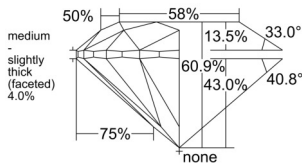

GIA®

FACSIMILE

GIA REPORT 6511184453

Verify this report at GIA.edu

GIA NATURAL DIAMOND DOSSIER®

January 10, 2025
GIA Report Number 6511184453
Shape and Cutting Style ..... Round Brilliant
Measurements ..... 4.30 - 4.32 x 2.62 mm

GRADING RESULTS

Carat Weight ..... 0.30 carat
Color Grade ..... H
Clarity Grade VS2
Cut Grade ..... Excellent

ADDITIONAL GRADING INFORMATION

Polish ..... Excellent
Symmetry ..... Excellent
Fluorescence ..... None
Clarity Characteristics ..... Cloud
Inscription(s): GIA 6511184453

PROPORTIONS

Profile to actual proportions

GRADING SCALES

GIA COLOR SCALE	GIA CLARITY SCALE	GIA CUT SCALE	
D	FLAWLESS	EXCELLENT	
E	INTERNALLY FLAWLESS		
F		VVS₁	VERY GOOD
G	VVS₂		
H	VS₁	GOOD	
I	VS₂		
J	SI₁	FAIR	
K	SI₂		
L	I₁	POOR	
M	I₂		
N	I₃		
O			
P			
Q			
R			
S			
T			
U			
V			
W			
X			
Y			
Z