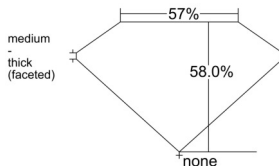

GIA®

FACSIMILE

GIA REPORT 6511185758

Verify this report at GIA.edu

GIA NATURAL DIAMOND DOSSIER®

January 10, 2025
GIA Report Number 6511185758
Shape and Cutting Style ..... Heart Brilliant
Measurements ..... 4.74 x 5.57 x 3.23 mm

GRADING RESULTS

Carat Weight ..... 0.50 carat
Color Grade I
Clarity Grade VS2

ADDITIONAL GRADING INFORMATION

Polish ..... Excellent
Symmetry ..... Very Good
Fluorescence ..... None
Clarity Characteristics ..... Crystal, Feather
Inscription(s): GIA 6511185758

PROPORTIONS

Profile not to actual proportions

GRADING SCALES

GIA COLOR SCALE		GIA CLARITY SCALE			
COLORLESS	D	VERY VERY SLIGHTLY INCLUDED	FLAWLESS		
	E		INTERNALLY FLAWLESS		
	F	VERY SLIGHTLY INCLUDED	VS₁		
	G		VS₂		
	H		VS₁		
	NEAR COLORLESS	I	SLIGHTLY INCLUDED	VS₂	
		J		SI₁	
		FAINT	K	INCLUDED	SI₂
			L		I₁
			M		I₂
VERT LIGHT	N	INCLUDED	I₃		
	O				
	P				
	Q				
	R				
	S				
LIGHT	T				
	U				
	V				
	W				
	X				
Y					
Z