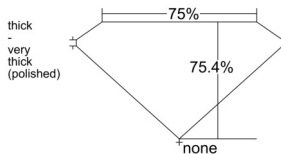

GIA®

FACSIMILE

GIA REPORT 6511189598

Verify this report at GIA.edu

GIA NATURAL DIAMOND DOSSIER®

January 13, 2025
GIA Report Number 6511189598
Shape and Cutting Style ..... Square Modified Brilliant
Measurements ..... 4.75 x 4.74 x 3.58 mm

GRADING RESULTS

Carat Weight ..... 0.70 carat
Color Grade ..... G
Clarity Grade VVS1

ADDITIONAL GRADING INFORMATION

Polish ..... Excellent
Symmetry ..... Very Good
Fluorescence ..... None
Clarity Characteristics ..... Feather
Inscription(s): GIA 6511189598

PROPORTIONS

Profile not to actual proportions

GRADING SCALES

GIA COLOR SCALE		GIA CLARITY SCALE			
COLORLESS	D	VERY VERY SLIGHTLY INCLUDED	FLAWLESS		
	E		INTERNALLY FLAWLESS		
	F	VERY SLIGHTLY INCLUDED	VVS₁		
	G		VVS₂		
	H		VS₁		
	NEAR COLORLESS	I	SLIGHTLY INCLUDED	VS₂	
		J		SI₁	
		FAINT	K	INCLUDED	SI₂
			L		I₁
			M		I₂
VERT LIGHT	N	LIGHT	I₃		
	O				
	P				
	Q				
	R