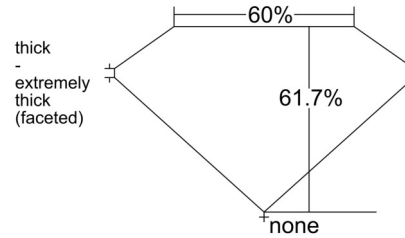

GIA NATURAL DIAMOND GRADING REPORT

January 17, 2025
 GIA Report Number 6511209859
 Shape and Cutting Style Heart Brilliant
 Measurements 8.27 x 9.76 x 6.02 mm

GRADING RESULTS

Carat Weight 3.01 carat
 Color Grade J
 Clarity Grade VS1

ADDITIONAL GRADING INFORMATION

Polish Excellent
 Symmetry Excellent
 Fluorescence None
 Inscription(s): GIA 6511209859
Comments: Additional pinpoints are not shown.

PROPORTIONS

Profile not to actual proportions

CLARITY CHARACTERISTICS

KEY TO SYMBOLS*

-  Feather
-  Needle
-  Pinpoint

* Red symbols denote internal characteristics (inclusions). Green or black symbols denote external characteristics (blemishes). Diagram is an approximate representation of the diamond, and symbols shown indicate type, position, and approximate size of clarity characteristics. All clarity characteristics may not be shown. Details of finish are not shown.