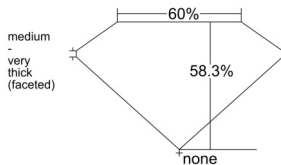

GIA®

FACSIMILE

GIA REPORT 6511213650

Verify this report at GIA.edu

GIA NATURAL DIAMOND DOSSIER®

January 15, 2025
GIA Report Number 6511213650
Shape and Cutting Style ..... Heart Brilliant
Measurements ..... 4.87 x 5.61 x 3.27 mm

GRADING RESULTS

Carat Weight ..... 0.52 carat
Color Grade I
Clarity Grade VS2

ADDITIONAL GRADING INFORMATION

Polish ..... Excellent
Symmetry ..... Very Good
Fluorescence ..... None
Clarity Characteristics..... Crystal, Cloud, Feather
Inscription(s): GIA 6511213650

PROPORTIONS

Profile not to actual proportions

GRADING SCALES

GIA COLOR SCALE		GIA CLARITY SCALE			
COLORLESS	D	VERY VERY SLIGHTLY INCLUDED	FLAWLESS		
	E		INTERNALLY FLAWLESS		
	F	VERY SLIGHTLY INCLUDED	VVS₁		
	G		VVS₂		
	H		VS₁		
	NEAR COLORLESS	I	SLIGHTLY INCLUDED	VS₂	
		J		SI₁	
		FAINT	K	INCLUDED	SI₂
			L		I₁
			M		I₂
VERT LIGHT	N	INCLUDED	I₃		
	O				
	P				
	Q				
	R				
LIGHT	S				
	T				
	U				
	V				
	W				
	X				
	Y				
	Z