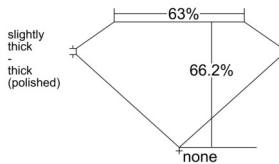

GIA®

FACSIMILE

GIA REPORT 6511214653

Verify this report at GIA.edu

GIA NATURAL DIAMOND DOSSIER®

January 16, 2025
GIA Report Number 6511214653
Shape and Cutting Style ..... Square Emerald Cut
Measurements ..... 4.38 x 4.32 x 2.86 mm

GRADING RESULTS

Carat Weight ..... 0.51 carat
Color Grade ..... F
Clarity Grade VS1

ADDITIONAL GRADING INFORMATION

Polish ..... Very Good
Symmetry ..... Very Good
Fluorescence ..... None
Clarity Characteristics ..... Crystal, Pinpoint
Inscription(s): GIA 6511214653

PROPORTIONS

Profile not to actual proportions

GRADING SCALES

GIA COLOR SCALE		GIA CLARITY SCALE			
COLORLESS	D	VERY VERY SLIGHTLY INCLUDED	FLAWLESS		
	E		INTERNALLY FLAWLESS		
	F	VERY SLIGHTLY INCLUDED	VS₁		
	G		VS₂		
	H		VS₁		
	NEAR COLORLESS	I	SLIGHTLY INCLUDED	VS₂	
		J		SI₁	
		FAINT	K	INCLUDED	SI₂
			L		I₁
			M		I₂
VERT LIGHT	N	INCLUDED	I₃		
	O				
	P				
	Q				
	R				
	S				
	T				
LIGHT	U				
	V				
	W				
	X				
Y					
Z