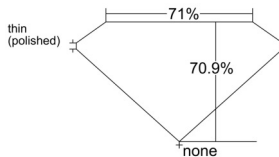

GIA®

FACSIMILE

GIA REPORT 6511222689

Verify this report at GIA.edu

GIA NATURAL DIAMOND DOSSIER®

January 16, 2025
GIA Report Number 6511222689
Shape and Cutting Style ..... **Square Modified Brilliant**
Measurements ..... 5.29 x 5.13 x 3.64 mm

GRADING RESULTS

Carat Weight ..... 0.74 carat
Color Grade ..... D
Clarity Grade VS2

ADDITIONAL GRADING INFORMATION

Polish ..... Excellent
Symmetry ..... Very Good
Fluorescence ..... Faint
Clarity Characteristics ..... Crystal
Inscription(s): GIA 6511222689

PROPORTIONS

Profile not to actual proportions

GRADING SCALES

GIA COLOR SCALE		GIA CLARITY SCALE			
COLORLESS	D	VERY VERY SLIGHTLY INCLUDED	FLAWLESS		
	E		INTERNALLY FLAWLESS		
	F	VERY SLIGHTLY INCLUDED	VS₁		
	G		VS₂		
	H		VS₁		
	NEAR COLORLESS	I	SLIGHTLY INCLUDED	VS₂	
		J		SI₁	
		FAINT	K	INCLUDED	SI₂
			L		I₁
			M		I₂
VERT LIGHT	N	LIGHT	I₃		
	O				
	P				
	Q				
	R				
	S				
	T				
LIGHT	U				
	V				
	W				
	X				
Y					
Z