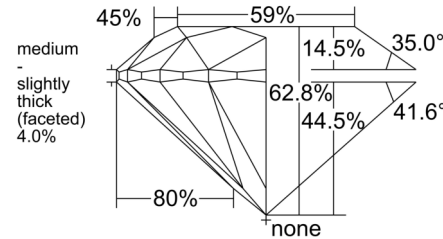

GIA NATURAL DIAMOND GRADING REPORT

January 17, 2025
GIA Report Number 6511222933
Shape and Cutting Style ..... Round Brilliant
Measurements ..... 8.62 - 8.67 x 5.43 mm

GRADING RESULTS

Carat Weight ..... 2.51 carat
Color Grade ..... G
Clarity Grade VVS2
Cut Grade ..... Excellent

ADDITIONAL GRADING INFORMATION

Polish ..... Excellent
Symmetry ..... Excellent
Fluorescence ..... None
Inscription(s): GIA 6511222933
Comments: Additional pinpoints are not shown.

PROPORTIONS

Profile to actual proportions