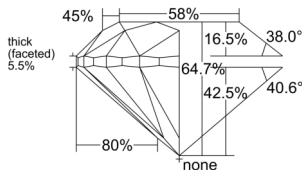

GIA®

FACSIMILE

GIA REPORT 6511223381

Verify this report at GIA.edu

GIA NATURAL DIAMOND DOSSIER®

January 17, 2025
GIA Report Number 6511223381
Shape and Cutting Style ..... Round Brilliant
Measurements ..... 4.77 - 4.81 x 3.10 mm

GRADING RESULTS

Carat Weight ..... 0.46 carat
Color Grade ..... D
Clarity Grade VS1
Cut Grade ..... Very Good

ADDITIONAL GRADING INFORMATION

Polish ..... Excellent
Symmetry ..... Very Good
Fluorescence ..... Faint
Clarity Characteristics..... Crystal, Cloud, Needle, Pinpoint
Inscription(s): GIA 6511223381

PROPORTIONS

Profile to actual proportions

GRADING SCALES

GIA COLOR SCALE	GIA CLARITY SCALE	GIA CUT SCALE
COLOURLESS	FLAWLESS	EXCELLENT
D	INTERNALLY FLAWLESS	
E	VVS₁	VERY GOOD
F		
G	VS₁	GOOD
H		
I	SI₁	FAIR
J		
K	I₁	POOR
L		
M	I₂	
N	I₃	
O		
P		
Q		
R		
S		
T		
U		
V		
W		
X		
Y		
Z