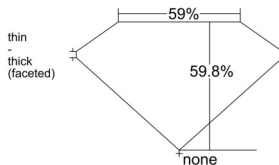

GIA®

FACSIMILE

GIA REPORT 6511223471

Verify this report at GIA.edu

GIA NATURAL DIAMOND DOSSIER®

January 16, 2025
GIA Report Number 6511223471
Shape and Cutting Style ..... Heart Brilliant
Measurements ..... 4.85 x 5.46 x 3.27 mm

GRADING RESULTS

Carat Weight ..... 0.52 carat
Color Grade ..... H
Clarity Grade VS1

ADDITIONAL GRADING INFORMATION

Polish ..... Excellent
Symmetry ..... Excellent
Fluorescence ..... None
Clarity Characteristics..... Cloud, Crystal, Needle, Pinpoint
Inscription(s): GIA 6511223471

PROPORTIONS

Profile not to actual proportions

GRADING SCALES

GIA COLOR SCALE		GIA CLARITY SCALE			
COLORLESS	D	VERY VERY SLIGHTLY INCLUDED	FLAWLESS		
	E		INTERNALLY FLAWLESS		
	F	VERY SLIGHTLY INCLUDED	VVS₁		
	G		VVS₂		
	H		VS₁		
	NEAR COLORLESS	I	SLIGHTLY INCLUDED	VS₂	
		J		SI₁	
		FAINT	K	INCLUDED	SI₂
			L		I₁
			M		I₂
VERT LIGHT	N	LIGHT	I₃		
	O				
	P				
	Q				
	R