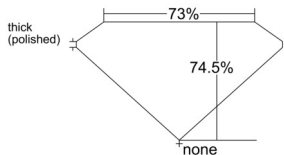

GIA®

FACSIMILE

GIA REPORT 6511225736

Verify this report at GIA.edu

GIA NATURAL DIAMOND DOSSIER®

January 16, 2025
GIA Report Number 6511225736
Shape and Cutting Style ..... Square Modified Brilliant
Measurements ..... 4.63 x 4.55 x 3.39 mm

GRADING RESULTS

Carat Weight ..... 0.60 carat
Color Grade ..... G
Clarity Grade VS1

ADDITIONAL GRADING INFORMATION

Polish ..... Excellent
Symmetry ..... Very Good
Fluorescence ..... None
Clarity Characteristics..... Crystal, Feather, Pinpoint, Cloud
Inscription(s): GIA 6511225736

PROPORTIONS

Profile not to actual proportions

GRADING SCALES

GIA COLOR SCALE		GIA CLARITY SCALE			
COLORLESS	D	VERY VERY SLIGHTLY INCLUDED	FLAWLESS		
	E		INTERNALLY FLAWLESS		
	F	VERY SLIGHTLY INCLUDED	VVS₁		
	G		VVS₂		
	H		VS₁		
	NEAR COLORLESS	I	SLIGHTLY INCLUDED	VS₂	
		J		SI₁	
		FAINT	K	INCLUDED	SI₂
			L		I₁
			M		I₂
VERT LIGHT	N	LIGHT	I₃		
	O				
	P				
	Q				
	R