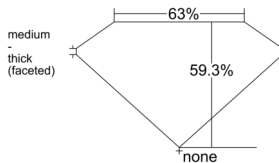

GIA®

FACSIMILE

GIA REPORT 6511228653

Verify this report at GIA.edu

GIA NATURAL DIAMOND DOSSIER®

January 16, 2025
GIA Report Number 6511228653
Shape and Cutting Style ..... Oval Brilliant
Measurements ..... 5.96 x 4.35 x 2.58 mm

GRADING RESULTS

Carat Weight ..... 0.41 carat
Color Grade ..... F
Clarity Grade VVS1

ADDITIONAL GRADING INFORMATION

Polish ..... Excellent
Symmetry ..... Very Good
Fluorescence ..... Medium Blue
Clarity Characteristics.... Cloud, Internal Graining, Feather, Cavity
Inspection(s): GIA 6511228653

PROPORTIONS

Profile not to actual proportions

GRADING SCALES

GIA COLOR SCALE		GIA CLARITY SCALE			
COLORLESS	D	VERY VERY SLIGHTLY INCLUDED	FLAWLESS		
	E		INTERNALLY FLAWLESS		
	F		VVS₁		
	NEAR COLORLESS	G	VVS₂		
		H	VERY SLIGHTLY INCLUDED	VS₁	
		I		VS₂	
		FAINT	J	SLIGHTLY INCLUDED	SI₁
			K		SI₂
	L		INCLUDED		I₁
	M	I₂			
N	I₃				
VERT LIGHT	O				
	P				
	Q				
	R				
	S				
	T				
LIGHT	U				
	V				
	W				
	X				
	Y				
	Z