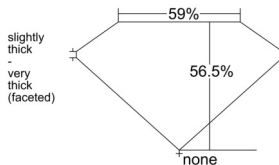

GIA®

FACSIMILE

GIA REPORT 6511251332

Verify this report at GIA.edu

GIA NATURAL DIAMOND DOSSIER®

January 21, 2025
GIA Report Number 6511251332
Shape and Cutting Style ..... Heart Brilliant
Measurements ..... 4.82 x 5.61 x 3.17 mm

GRADING RESULTS

Carat Weight ..... 0.50 carat
Color Grade ..... H
Clarity Grade VS2

ADDITIONAL GRADING INFORMATION

Polish ..... Excellent
Symmetry ..... Very Good
Fluorescence ..... None
Clarity Characteristics ..... Feather, Crystal, Cloud
Inscription(s): GIA 6511251332

PROPORTIONS

Profile not to actual proportions

GRADING SCALES

GIA COLOR SCALE		GIA CLARITY SCALE	
COLORLESS	D	VERY VERY SLIGHTLY INCLUDED	FLAWLESS
	E		INTERNALLY FLAWLESS
	F		VVS₁
	G		VVS₂
	H		VS₁
	I		VS₂
	J		SI₁
	K		SI₂
	L		I₁
	M		I₂
NEAR COLORLESS	N	SLIGHTLY INCLUDED	I₃
	O		
	P		
	Q		
FAINT	R		
	S		
	T		
	U		
VERT LIGHT	V		
	W		
	X		
	Y		
LIGHT	Z