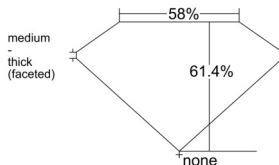

GIA®

FACSIMILE

GIA REPORT 6511297685

Verify this report at GIA.edu

GIA NATURAL DIAMOND DOSSIER®

January 28, 2025
GIA Report Number 6511297685
Shape and Cutting Style ..... Oval Brilliant
Measurements ..... 7.32 x 5.09 x 3.12 mm

GRADING RESULTS

Carat Weight ..... 0.74 carat
Color Grade ..... D
Clarity Grade VVS2

ADDITIONAL GRADING INFORMATION

Polish ..... Excellent
Symmetry ..... Excellent
Fluorescence ..... None
Clarity Characteristics ..... Pinpoint, Cloud
Inscription(s): GIA 6511297685

PROPORTIONS

Profile not to actual proportions

GRADING SCALES

GIA COLOR SCALE		GIA CLARITY SCALE			
COLORLESS	D	VERY VERY SLIGHTLY INCLUDED	FLAWLESS		
	E		INTERNALLY FLAWLESS		
	F	VERY SLIGHTLY INCLUDED	VVS₁		
	G		VVS₂		
	H		VS₁		
	NEAR COLORLESS	I	SLIGHTLY INCLUDED	VS₂	
		J		SI₁	
		FAINT	K	INCLUDED	SI₂
			L		I₁
			M		I₂
VERT LIGHT			N	INCLUDED	I₃
			O		
			P		
	Q				
LIGHT	R				
	S				
	T				
	U				
	V				
	Z