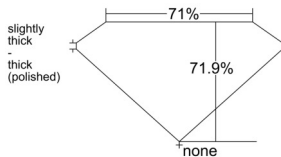

GIA®

FACSIMILE

GIA REPORT 6511304119

Verify this report at GIA.edu

GIA NATURAL DIAMOND DOSSIER®

January 28, 2025
GIA Report Number 6511304119
Shape and Cutting Style ..... Square Modified Brilliant
Measurements ..... 4.11 x 4.03 x 2.90 mm

GRADING RESULTS

Carat Weight ..... 0.41 carat
Color Grade ..... E
Clarity Grade VS1

ADDITIONAL GRADING INFORMATION

Polish ..... Excellent
Symmetry ..... Very Good
Fluorescence ..... None
Clarity Characteristics ..... Feather
Inscription(s): GIA 6511304119

PROPORTIONS

Profile not to actual proportions

GRADING SCALES

GIA COLOR SCALE		GIA CLARITY SCALE	
COLORLESS	D	VERY VERY SLIGHTLY INCLUDED	FLAWLESS
	E		INTERNALLY FLAWLESS
	F		VVS₁
	G		VVS₂
	H		VS₁
	I		VS₂
	J		SI₁
	K		SI₂
	L		I₁
	M		I₂
NEAR COLORLESS	N	SLIGHTLY INCLUDED	I₃
	O		
	P		
	Q		
FAINT	R		
	S		
	T		
	U		
VERY LIGHT	V		
	W		
	X		
	Y		
LIGHT	Z