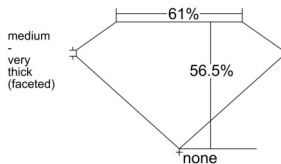

GIA®

FACSIMILE

GIA REPORT 6511320832

Verify this report at GIA.edu

GIA NATURAL DIAMOND DOSSIER®

January 29, 2025
GIA Report Number 6511320832
Shape and Cutting Style ..... Heart Brilliant
Measurements ..... 4.91 x 5.56 x 3.14 mm

GRADING RESULTS

Carat Weight ..... 0.51 carat
Color Grade ..... K
Clarity Grade SI2

ADDITIONAL GRADING INFORMATION

Polish ..... Excellent
Symmetry ..... Very Good
Fluorescence ..... None
Clarity Characteristics ..... Feather, Cloud
Inscription(s): GIA 6511320832

PROPORTIONS

Profile not to actual proportions

GRADING SCALES

GIA COLOR SCALE		GIA CLARITY SCALE			
COLORLESS	D	VERY VERY SLIGHTLY INCLUDED	FLAWLESS		
	E		INTERNALLY FLAWLESS		
	F		VVS₁		
	NEAR COLORLESS	G	VERY SLIGHTLY INCLUDED	VVS₂	
		H		VS₁	
		FANT	I	SLIGHTLY INCLUDED	VS₂
			J		SI₁
	LIGHT	K	INCLUDED	SI₂	
		L		I₁	
		M	NOT LISTED	I₂	
N		I₃			
O					
P					
Q					
R					
S					
T					
U					
V					
W					
X					
Y					
Z