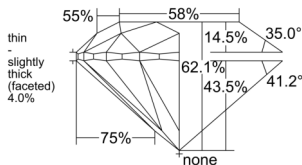

GIA®

FACSIMILE

GIA REPORT 6511340073

Verify this report at GIA.edu

GIA NATURAL DIAMOND DOSSIER®

January 31, 2025
GIA Report Number 6511340073
Shape and Cutting Style ..... Round Brilliant
Measurements ..... 5.06 - 5.09 x 3.15 mm

GRADING RESULTS

Carat Weight ..... 0.50 carat
Color Grade I
Clarity Grade VS2
Cut Grade ..... Excellent

ADDITIONAL GRADING INFORMATION

Polish ..... Excellent
Symmetry ..... Excellent
Fluorescence ..... None
Clarity Characteristics..... Crystal, Cloud, Feather
Inscription(s): GIA 6511340073

PROPORTIONS

GRADING SCALES

GIA COLOR SCALE	GIA CLARITY SCALE	GIA CUT SCALE	
D	FLAWLESS	EXCELLENT	
E	INTERNALLY FLAWLESS		
F		VVS₁	VERY GOOD
G	VVS₂		
H	VS₁	GOOD	
I	VS₂		
J	SI₁	FAIR	
K	SI₂		
L	I₁	POOR	
M	I₂		
N	I₃		
O			
P			
Q			
R			
S			
T			
U			
V			
W			
X			
Y			
Z